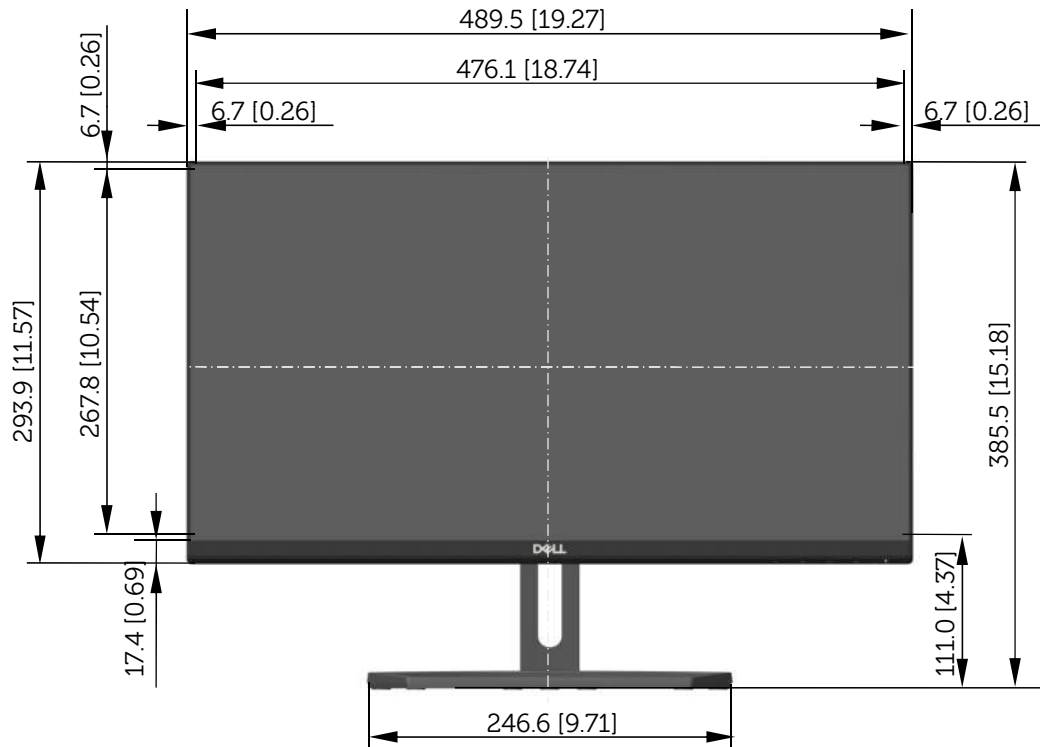

# S2218H / S2218M Outline Dimension

Unit: mm (inch)  
 Dimension: Nominal  
 Scale: Not to scale

Back view of Monitor without stand

S2318H / S2318HX / S2318HN / S2318NX / S2318M Outline Dimension

Unit: mm (inch)  
 Dimension: Nominal  
 Scale: Not to scale

Back view of Monitor without stand