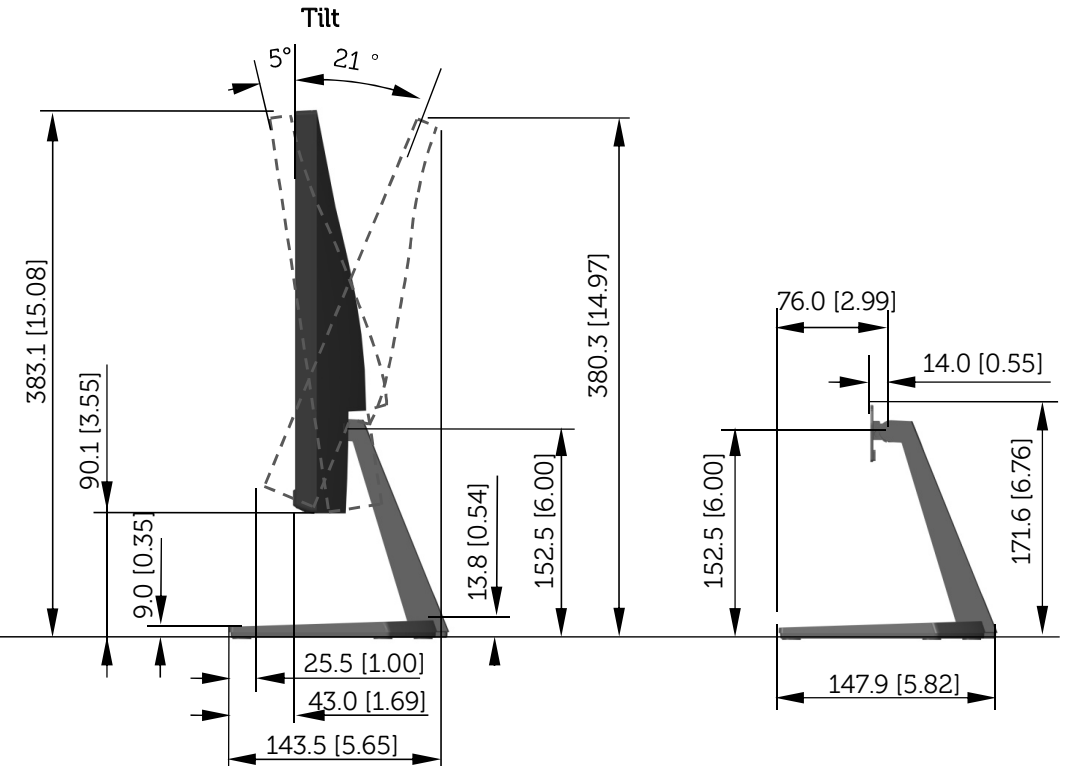

# S2218H / S2218M Outline Dimension

Unit: mm (inch)  
 Dimension: Nominal  
 Scale: Not to scale

Back view of Monitor without stand

S2318H / S2318HX / S2318HN / S2318NX / S2318M Outline Dimension

Unit: mm (inch)  
 Dimension: Nominal  
 Scale: Not to scale

Back view of Monitor without stand