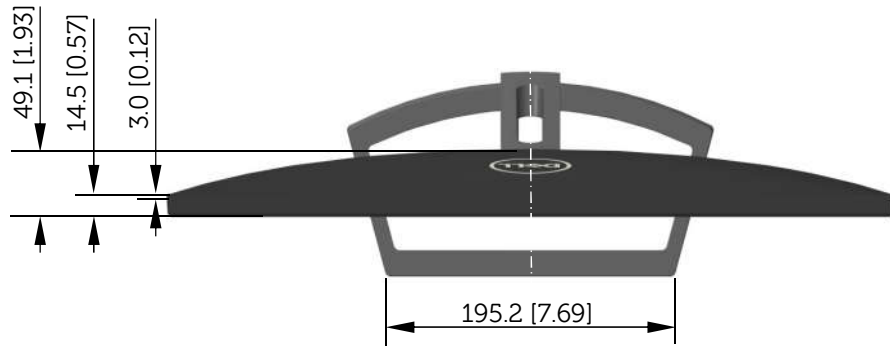

# S2218H / S2218M Outline Dimension

Unit: mm (inch)  
 Dimension: Nominal  
 Scale: Not to scale

Back view of Monitor without stand

S2318H / S2318HX / S2318HN / S2318NX / S2318M Outline Dimension

Unit: mm (inch)  
 Dimension: Nominal  
 Scale: Not to scale

Back view of Monitor without stand